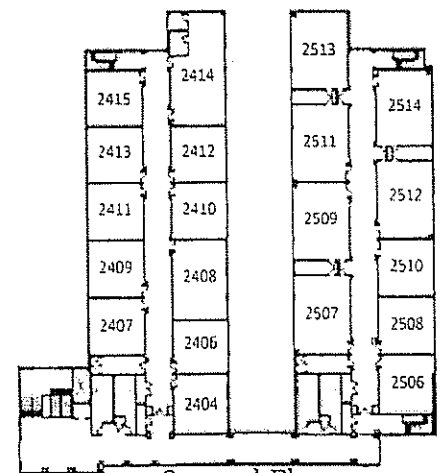

## FRESHMEN LOCKERS

- A001-A209      1400 Hall
- B001-B193      2400 Hall
- C001-C206      1500 Hall
- D001-D201      2500 Hall

Each student is issued a locker at the Milburn Campus. The locker does not have a lock on the door, so you will need to purchase one for your child's locker. It is preferable to have a black faced master lock combination lock for the assigned locker. These can be purchased at most local stores. Do not purchase a keyed lock. When your student brings the lock to school, they will be required to inform their advisory teacher of the locker number and combination. Thank you for your cooperation in this matter.

## OTHS - Milburn Campus

First Floor Floorplan

Second Floor  
Classroom Floorplan