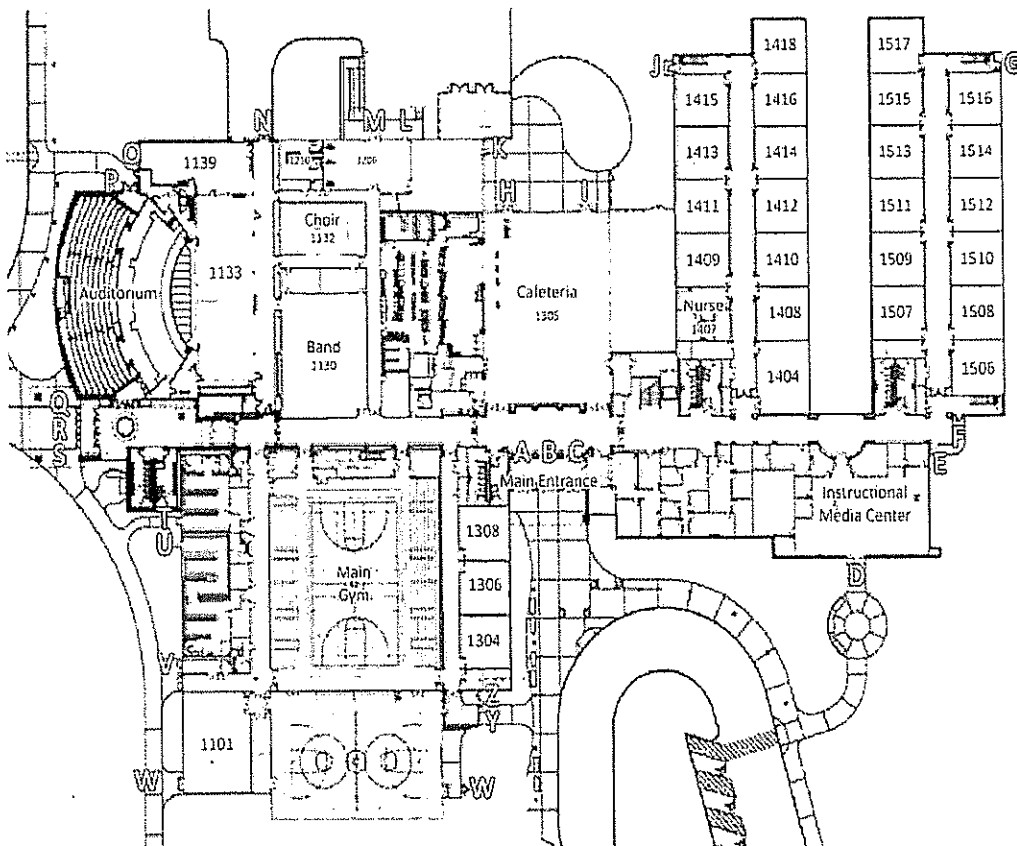

## FRESHMEN LOCKERS

- A001-A209      1400 Hall
- B001-B193      2400 Hall
- C001-C206      1500 Hall
- D001-D201      2500 Hall

Each student is issued a locker at the Milburn Campus. The locker does not have a lock on the door, so you will need to purchase one for your child's locker. It is preferable to have a black faced master lock combination lock for the assigned locker. These can be purchased at most local stores. Do not purchase a keyed lock. When your student brings the lock to school, they will be required to inform their advisory teacher of the locker number and combination. Thank you for your cooperation in this matter.

## OTHS - Milburn Campus

First Floor Floorplan

Second Floor  
Classroom Floorplan